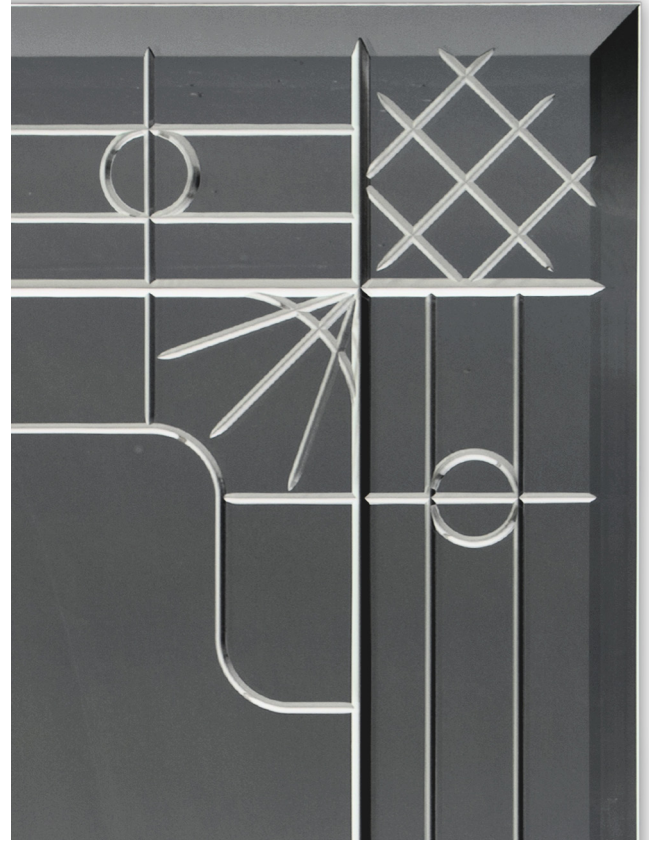

■ Y71102X

■ Detail

■ Y71101X

SCHEMATICS

MIRROR

88cm H 88cm
34,65" H 34,65"

88cm H 208cm
34,65" H 81,89"

FINISHINGS

Finishing

FUME' MIRROR