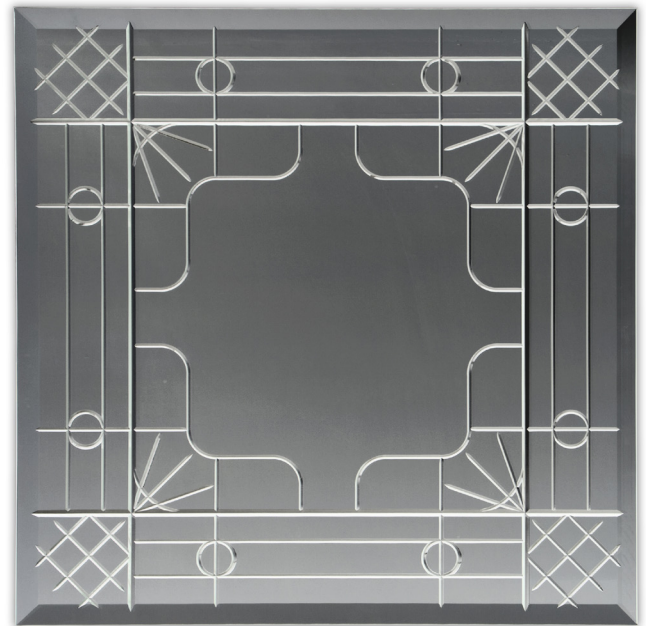

■ Y71102X

■ Detail

■ Y71101X

SCHEMATICS

MIRROR

88cm H 88cm
34,65" H 34,65"

88cm H 208cm
34,65" H 81,89"

FINISHINGS

Finishing

FUME' MIRROR