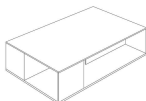

■ T140V00

■ T140V41

■ T140VX1

■ T140VM1

■ T140VH3

■ T140VM4

SCHEMATICS

SQUARE CORNER

60cm x 60cm H 42cm
23,62" x 23,62" H 16,54"

60cm x 60cm H 70cm
23,62" x 23,62" H 27,56"

SQUARE CENTRAL

100cm x 100cm H 34cm
39,37" x 39,37" H 13,39"

RECTANGULAR CENTRAL

85cm x 125cm H 34cm
33,46" x 49,21" H 13,39"