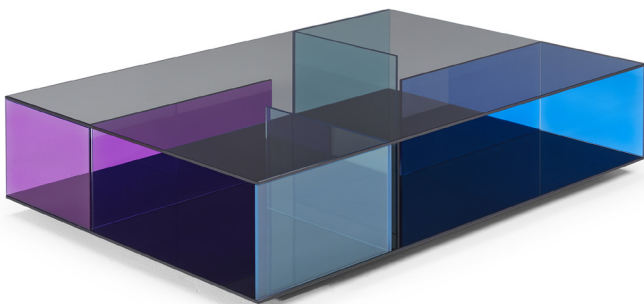

■ T140V00

■ T140V41

■ T140VX1

■ T140VM1

■ T140VH3

■ T140VM4

SCHEMATICS

SQUARE CORNER

60cm x 60cm H 42cm
23,62" x 23,62" H 16,54"

60cm x 60cm H 70cm
23,62" x 23,62" H 27,56"

SQUARE CENTRAL

100cm x 100cm H 34cm
39,37" x 39,37" H 13,39"

RECTANGULAR CENTRAL

85cm x 125cm H 34cm
33,46" x 49,21" H 13,39"

FINISHINGS

Frame finishing

BRONZE

SMOKE

TRANSPARENT

TRANSPARENT
BLUE VIOLET

TRANSPARENT
BRONZE YELLOW

Top finishing