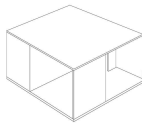

■ T140V00

■ T140V41

■ T140VX1

■ T140VM1

■ T140VH3

■ T140VM4

SCHEMATICS

SQUARE CORNER

60cm x 60cm H 42cm
23,62" x 23,62" H 16,54"

60cm x 60cm H 70cm
23,62" x 23,62" H 27,56"

SQUARE CENTRAL

100cm x 100cm H 34cm
39,37" x 39,37" H 13,39"

RECTANGULAR CENTRAL

85cm x 125cm H 34cm
33,46" x 49,21" H 13,39"