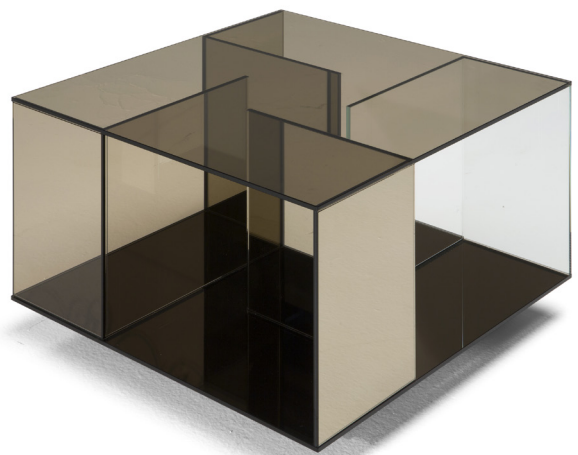

■ T140V00

■ T140V41

■ T140VX1

■ T140VM1

■ T140VH3

■ T140VM4

SCHEMATICS

SQUARE CORNER

60cm x 60cm H 42cm
23,62" x 23,62" H 16,54"

60cm x 60cm H 70cm
23,62" x 23,62" H 27,56"

SQUARE CENTRAL

100cm x 100cm H 34cm
39,37" x 39,37" H 13,39"

RECTANGULAR CENTRAL

85cm x 125cm H 34cm
33,46" x 49,21" H 13,39"