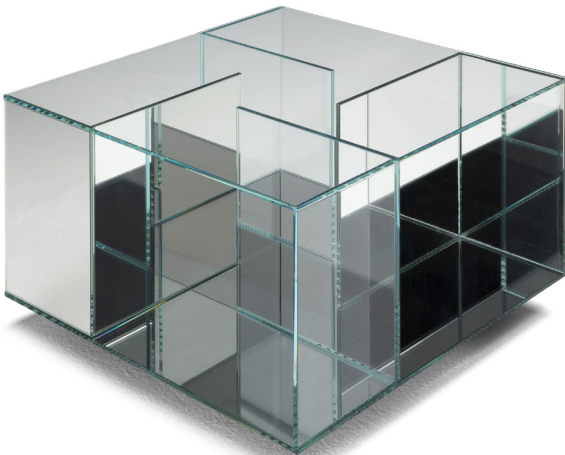

■ T140V00

■ T140V41

■ T140VX1

■ T140VM1

■ T140VH3

■ T140VM4

SCHEMATICS

SQUARE CORNER

60cm x 60cm H 42cm
23,62" x 23,62" H 16,54"

60cm x 60cm H 70cm
23,62" x 23,62" H 27,56"

SQUARE CENTRAL

100cm x 100cm H 34cm
39,37" x 39,37" H 13,39"

RECTANGULAR CENTRAL

85cm x 125cm H 34cm
33,46" x 49,21" H 13,39"