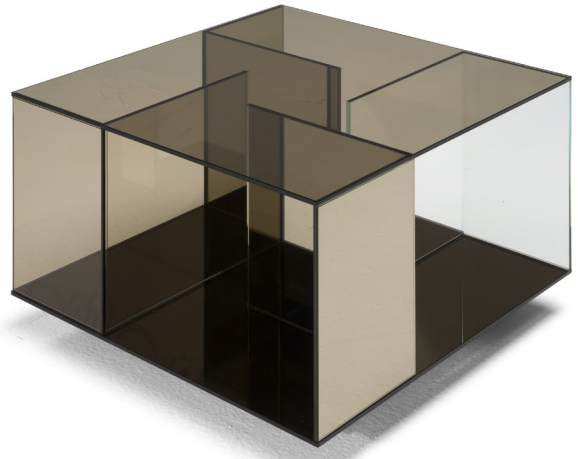

■ T140V00

■ T140V41

■ T140VX1

■ T140VM1

■ T140VH3

■ T140VM4

SCHEMATICS

SQUARE CORNER

60cm x 60cm H 42cm
23,62" x 23,62" H 16,54"

60cm x 60cm H 70cm
23,62" x 23,62" H 27,56"

SQUARE CENTRAL

100cm x 100cm H 34cm
39,37" x 39,37" H 13,39"

RECTANGULAR CENTRAL

85cm x 125cm H 34cm
33,46" x 49,21" H 13,39"