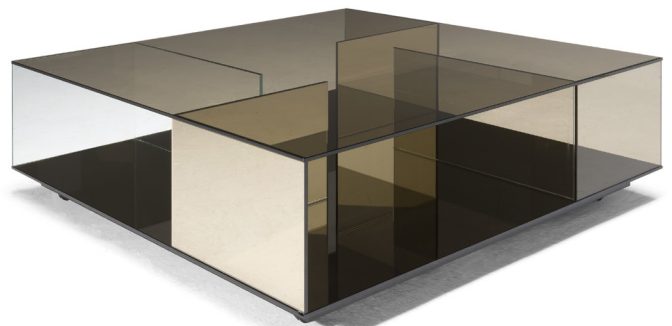

■ T140V00

■ T140V41

■ T140VX1

■ T140VM1

■ T140VH3

■ T140VM4

SCHEMATICS

SQUARE CORNER

60cm x 60cm H 42cm
23,62" x 23,62" H 16,54"

60cm x 60cm H 70cm
23,62" x 23,62" H 27,56"

SQUARE CENTRAL

100cm x 100cm H 34cm
39,37" x 39,37" H 13,39"

RECTANGULAR CENTRAL

85cm x 125cm H 34cm
33,46" x 49,21" H 13,39"

FINISHINGS

Frame finishing

BRONZE

SMOKE

TRANSPARENT

TRANSPARENT
BLUE VIOLET

TRANSPARENT
BRONZE YELLOW

Top finishing