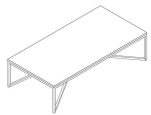

■ T111XM3

■ T111XM3

■ T111M00

■ T111M03

SCHEMATICS

SQUARE CORNER

40cm x 40cm H 50cm
15,75" x 15,75" H 19,69"

SQUARE CENTRAL

100cm x 100cm H 35cm
39,37" x 39,37" H 13,78"

RECTANGULAR CENTRAL

140cm x 70cm H 35cm
55,12" x 27,56" H 13,78"

FINISHINGS

Frame finishing

COFFEE

MATT COFFEE

Top finishing