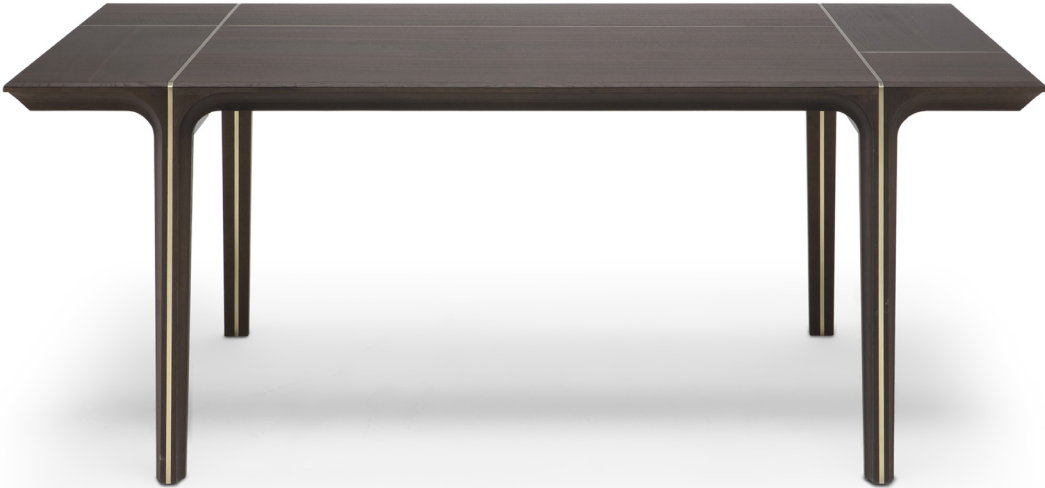

■ E021MNO

■ E021MTW

■ E021MNV

SCHEMATICS

RECTANGULAR FIXED

100cm x 180cm H 74cm
39,37" x 70,87" H 29,13"

100cm x 260cm H 74cm
39,37" x 102,36" H 29,13"

RECTANGULAR CONSOLE

150cm x 45cm H 62cm
59,06" x 17,72" H 24,41"

FINISHINGS

Frame finishing

PEWTER

BRASS

Top finishing

WALNUT

SMOKED OAK