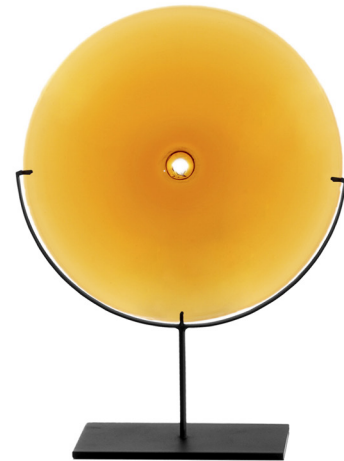

■ Pool A842V3W + A842V30 + A842V3V

■ Pool A842VW0

■ A84203V

■ Pool A842VGW

■ Pool A842V6W

SCHEMATICS

SCULPTURE

18cm H 32cm
7,09" H 12,6"

30cm H 53cm
11,81" H 20,87"

53,3cm H 30,5cm
20,98" H 12,01"

61cm H 45,7cm
24,02" H 17,99"

73,7cm H 61cm
29,02" H 24,02"

FINISHINGS

Finishing

AMBER

WHITE